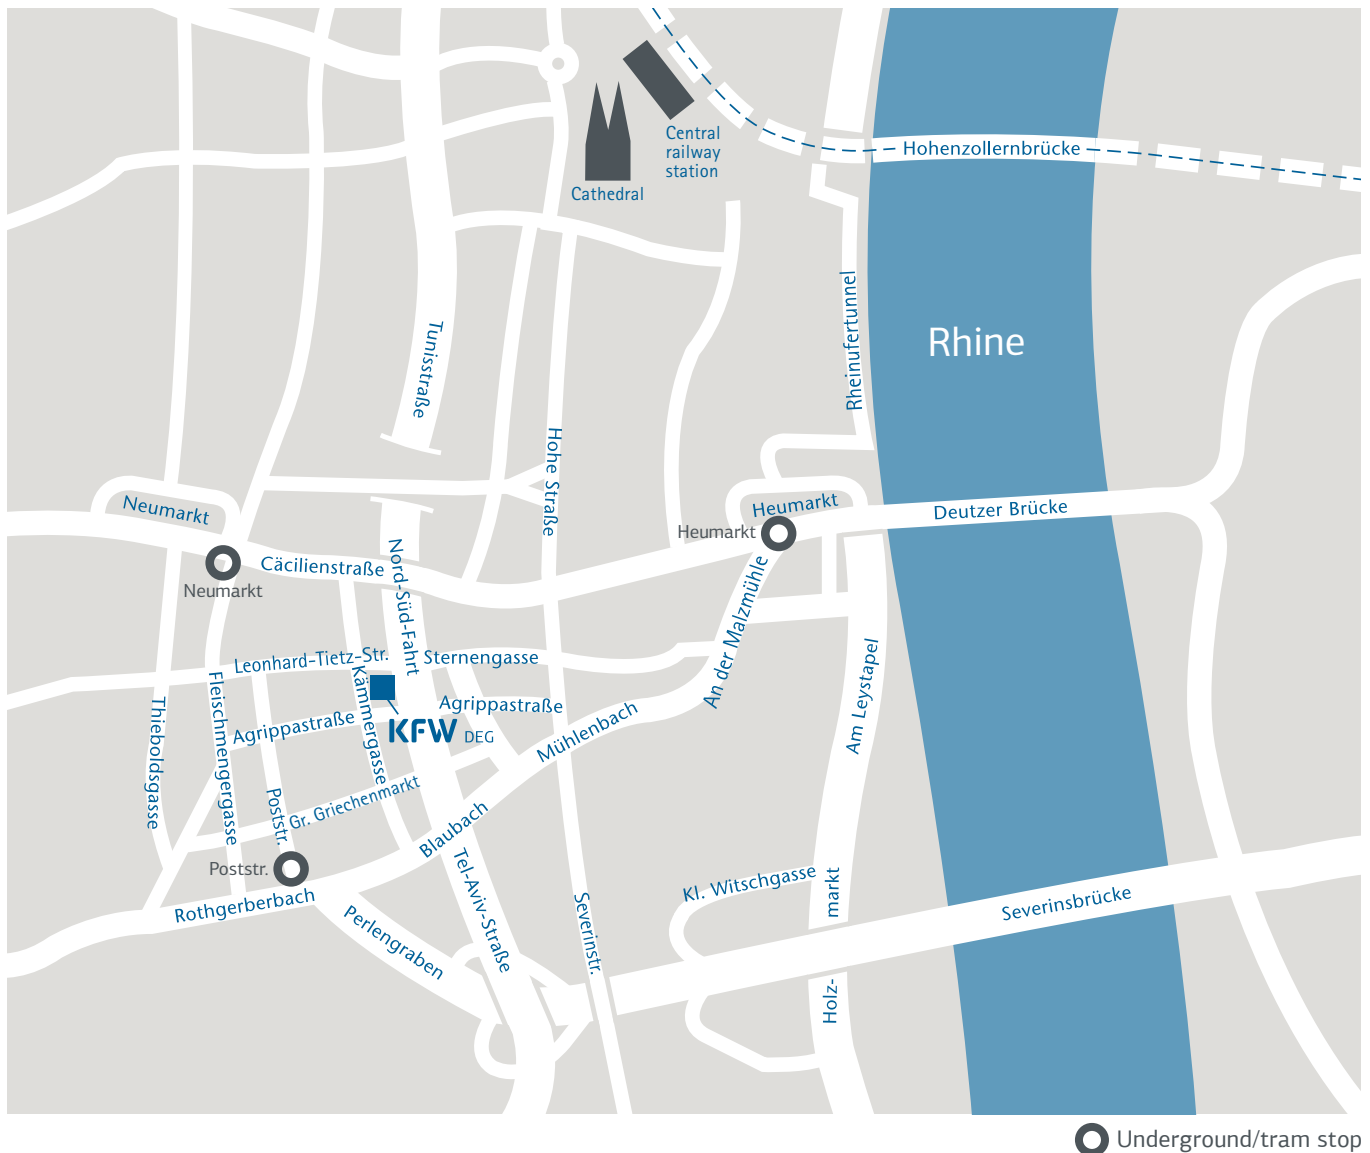

# How to get to DEG

Road map greater Cologne area

# How to get to DEG

## Road map of Cologne city centre

**From main station Cologne** (entrance to underground on concourse near platform 1) take line 16 or 18 to Neumarkt stop. From there, it is roughly a 2 minute walk. Take exit marked “Josef-Haubrich-Hof, Zentralbibliothek”, turn left into Leonhard-Tietz-Strasse, then right into Kämmergasse.